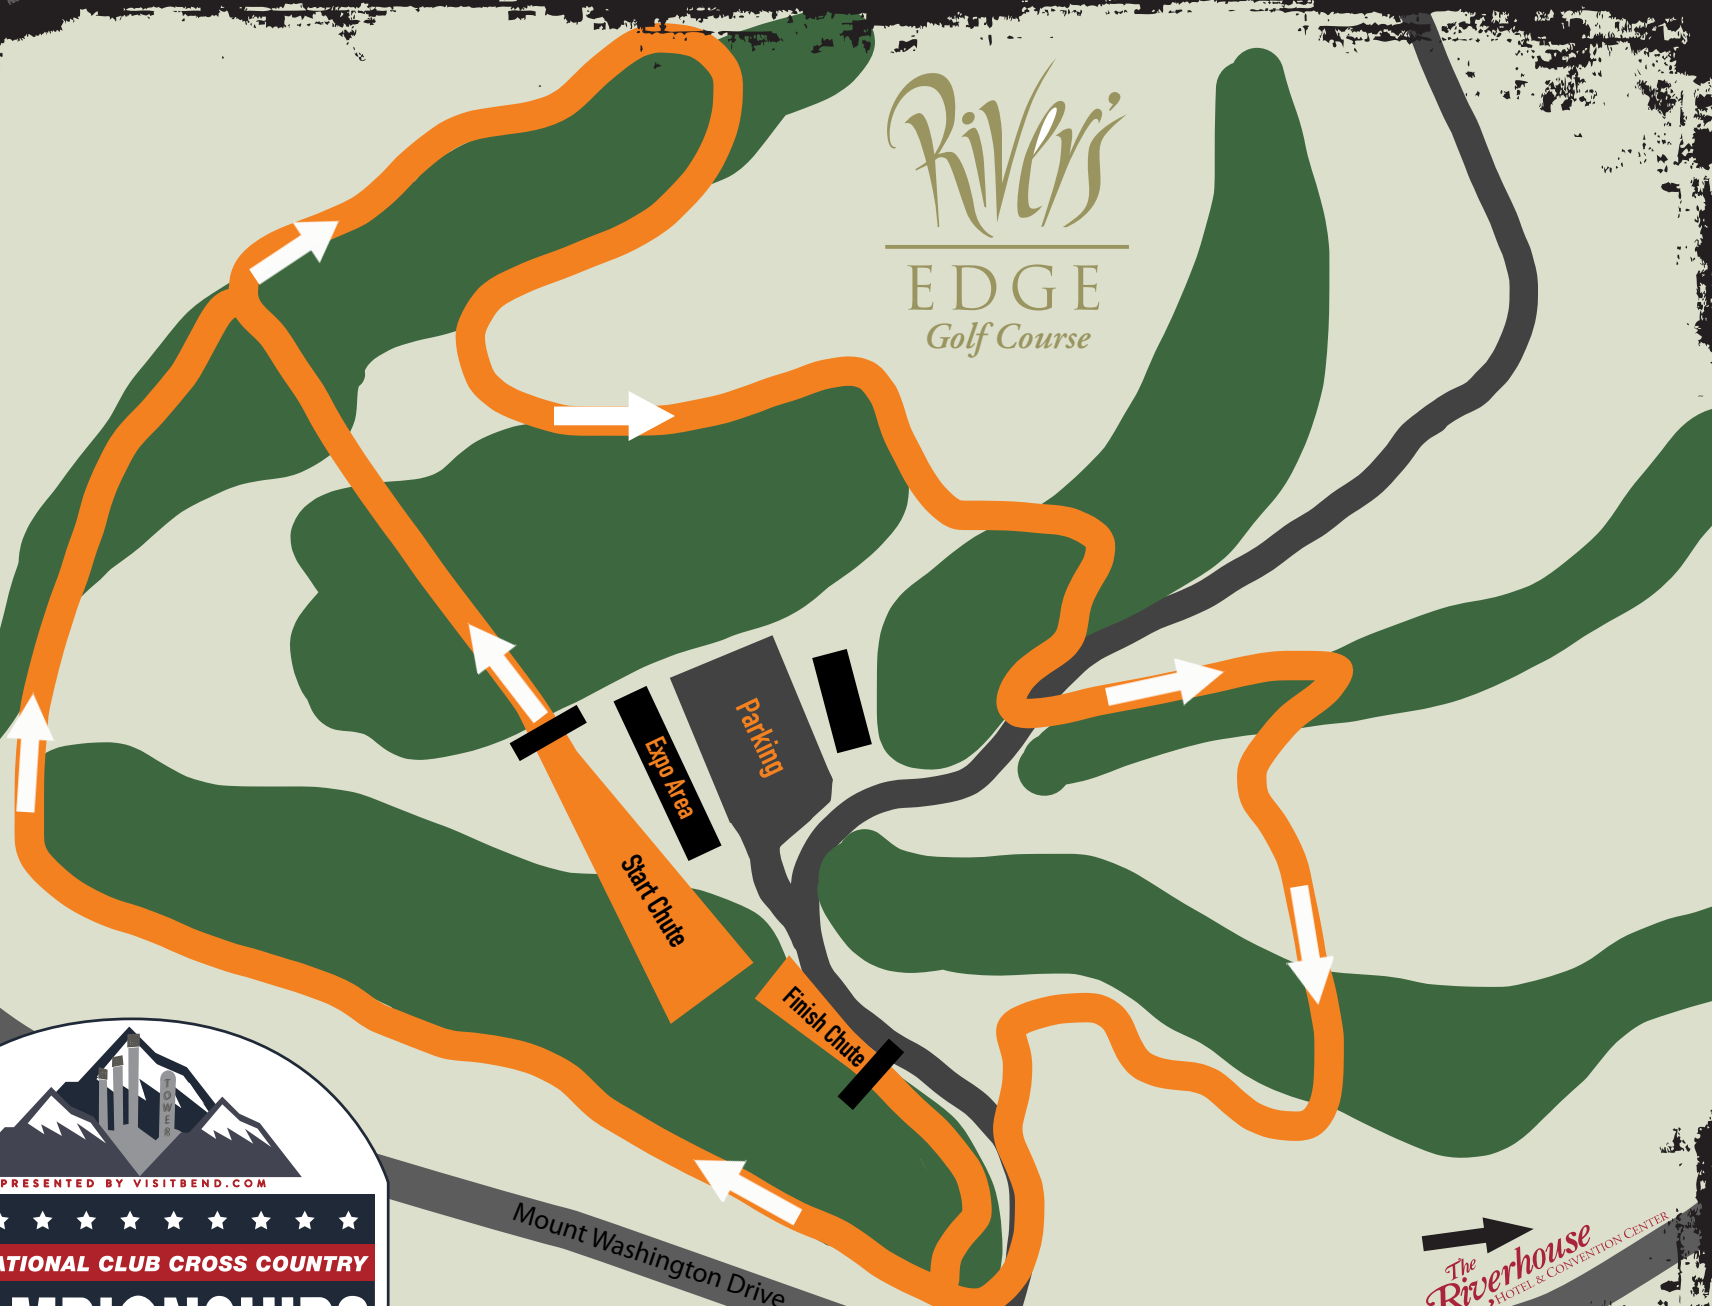

Rivers
EDGE
Golf Course

PRESENTED BY VISITBEND.COM

USATF NATIONAL CLUB CROSS COUNTRY

CHAMPIONSHIPS

BEND, OR - 2013

2013 COURSE MAP